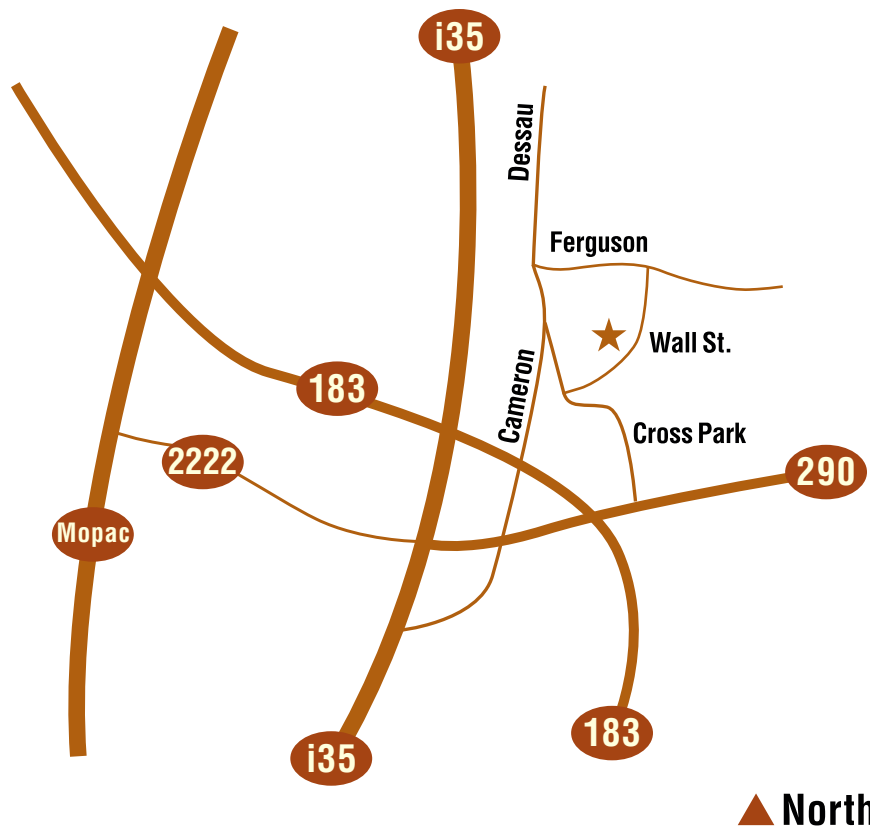

Suite 507

Austin, Texas 78754

DIRECTIONS

FROM NORTH AUSTIN

Traveling south on i35 exit 183 south towards the airport. Exit 290 east and take your first left at Cross Park (not a light). Go down about 1 mile and take a right on Wall Street (stoplight). We're on your left — 8906 Wall Street, Suite 507.

FROM SOUTH AUSTIN

Travelling north on i35 exit 290 east and take a left at Cross Park (not a light). Go down about 1 mile and take a right on Wall Street (stoplight). We're on your left — 8906 Wall Street, Suite 507.